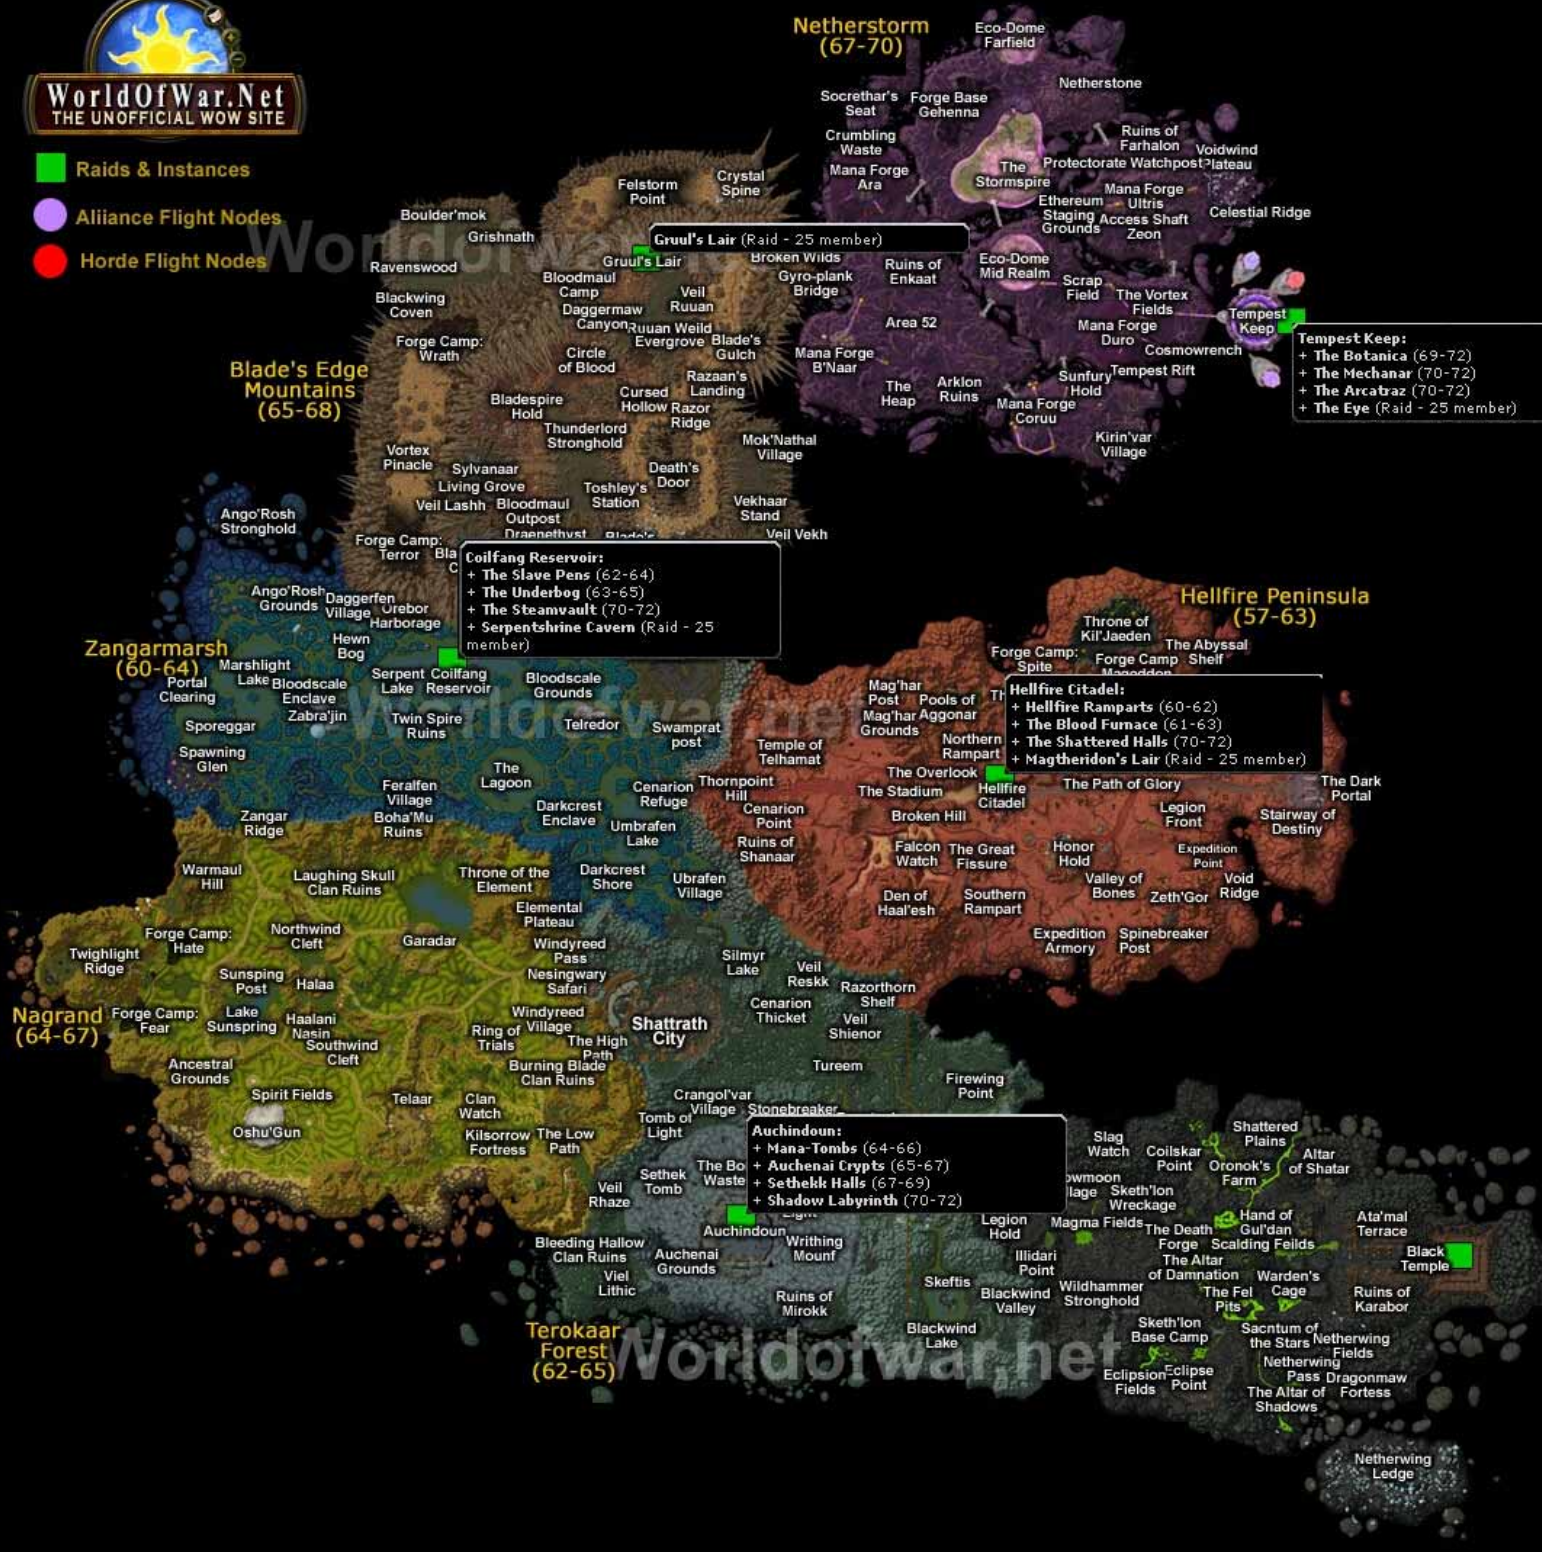

WorldOfWar.Net  
THE UNOFFICIAL WOW SITE

- Raids & Instances
- Alliance Flight Nodes
- Horde Flight Nodes

### Netherstorm (67-70)

### Blade's Edge Mountains (65-68)

### Zangarmarsh (60-64)